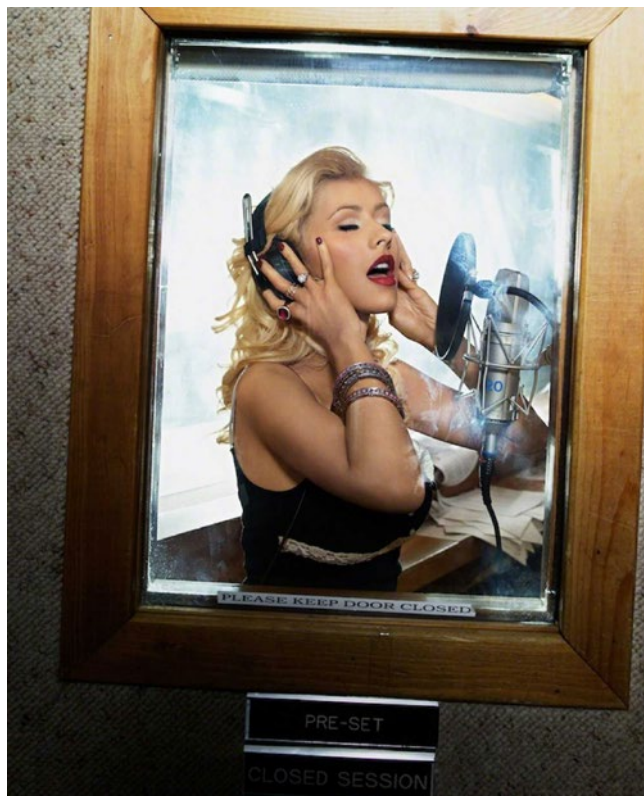

CHRISTINA AGUILERA, SINGING

(New York, 2006)

LARGE

\$14,500

edition of 12
49.3 x 60 in / 125.3 x 152.4 cm

MEDIUM

\$9,200

edition of 25
33 x 40 in / 83.8 x 101.6 cm