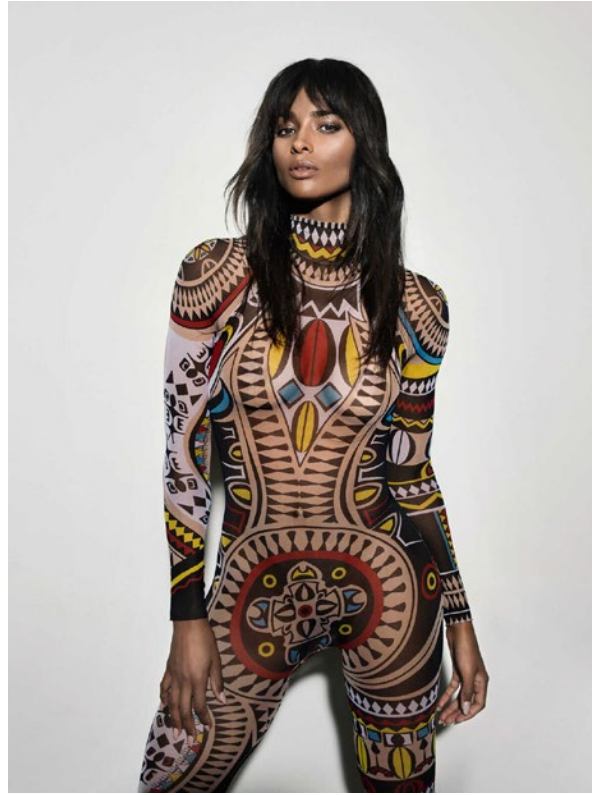

CIARA, VANITY FAIR #2

(New York, 2015)

LARGE

edition of 12
45.5 x 60 in / 115.6 x 152.4 cm

$14,500

MEDIUM

edition of 25
30.5 x 40 in / 77.5 x 101.6 cm

$9,200

SMALL

edition of 50
18.5 x 24 in / 47 x 61 cm

$4,400

*Printed by Weldon Color Lab on
Fujicolor Crystal Archive Digital Pearl Paper*