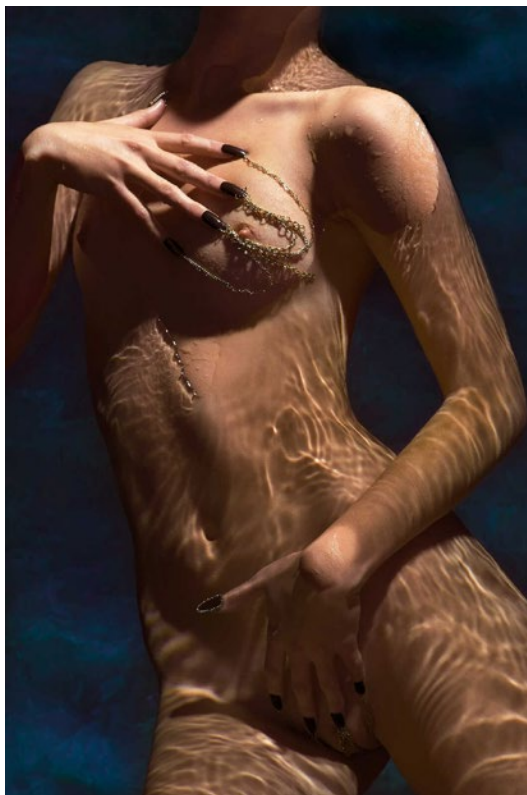

OFF THE CHAIN

(West Hollywood, 2014)

LARGE

edition of 12
40.7 x 60 in / 103.3 x 152.4 cm

$14,500

MEDIUM

edition of 25
27.3 x 40 in / 69.4 x 101.6 cm

$9,200

SMALL

edition of 50
16.7 x 24 in / 42.3 x 61 cm

$4,400

*Printed by Weldon Color Lab on
Fujicolor Crystal Archive Digital Pearl Paper*