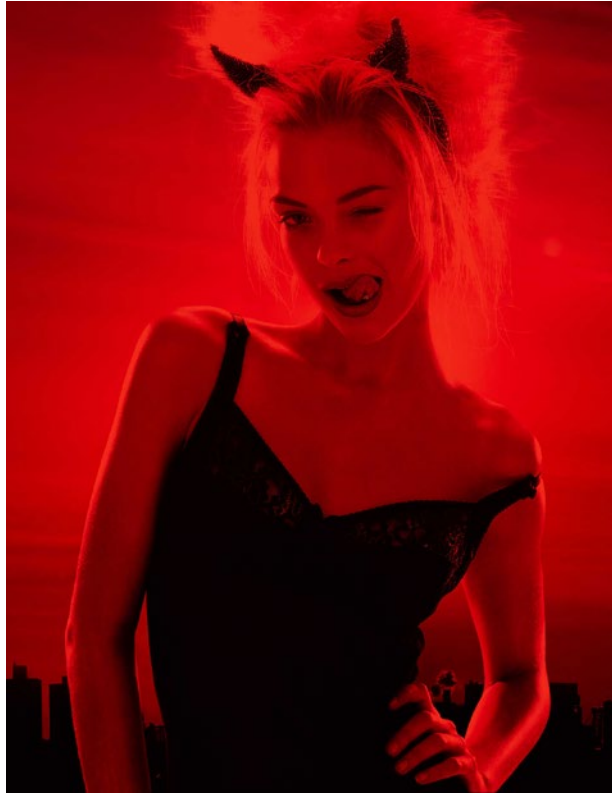

JAIME KING, HARLEY QUINN

(New York, 1997)

LARGE

$14,500

edition of 12

46.9 x 60 in / 119.1 x 152.4 cm

MEDIUM

$9,200

edition of 25

31.4 x 40 in / 79.8 x 101.6 cm

SMALL

$4,400

edition of 50

19 x 24 in / 48.3 x 61 cm

*Printed by Weldon Color Lab on
Fujicolor Crystal Archive Digital Pearl Paper*