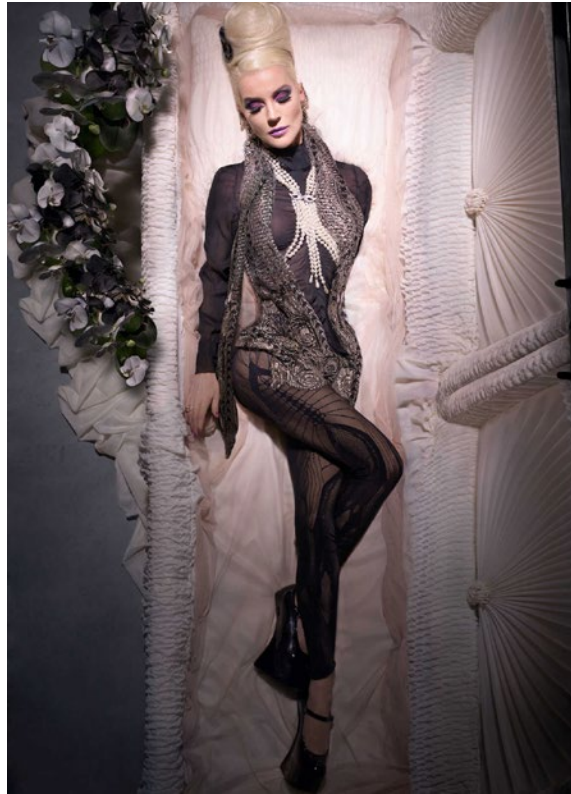

DAPHNE GUINNESS, MORTE

(Los Angeles, 2010)

LARGE

$14,500

edition of 12

43.9 x 60 in / 111.4 x 152.4 cm

MEDIUM

$9,200

edition of 25

29.4 x 40 in / 74.7 x 101.6 cm

SMALL

$4,400

edition of 50

17.9 x 24 in / 45.4 x 61 cm

*Printed by Weldon Color Lab on
Fujicolor Crystal Archive Digital Pearl Paper*