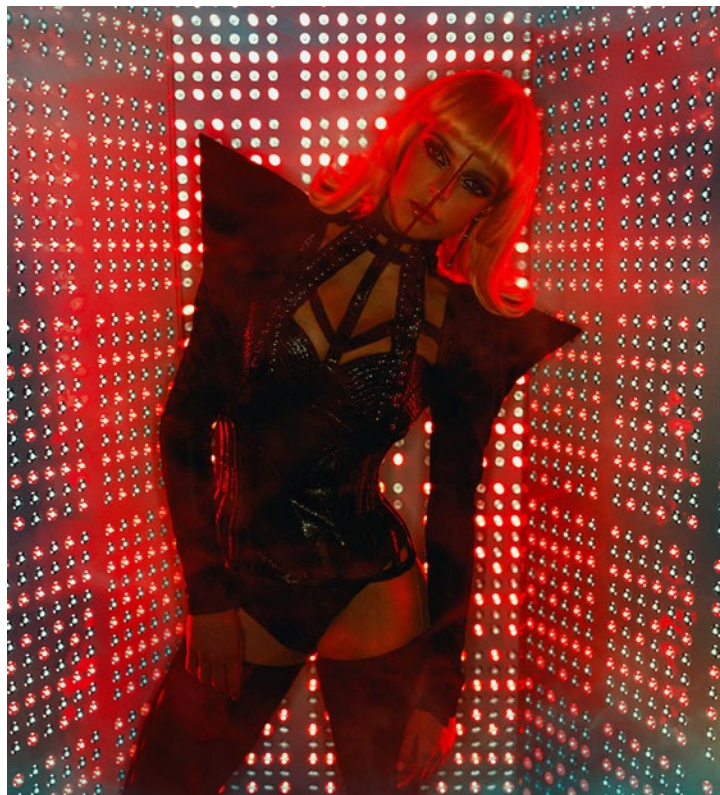

THE ANGEL FACTORY, ROCK DOLL

(West Hollywood, 2022)

LARGE

$14,500

edition of 12

54.8 x 60 in / 139.1 x 152.4 cm

MEDIUM

$9,200

edition of 25

36.6 x 40 in / 92.9 x 101.6 cm

SMALL

$4,400

edition of 50

22 x 24 in / 55.9 x 61 cm

*Printed by Weldon Color Lab on
Fujicolor Crystal Archive Digital Pearl Paper*