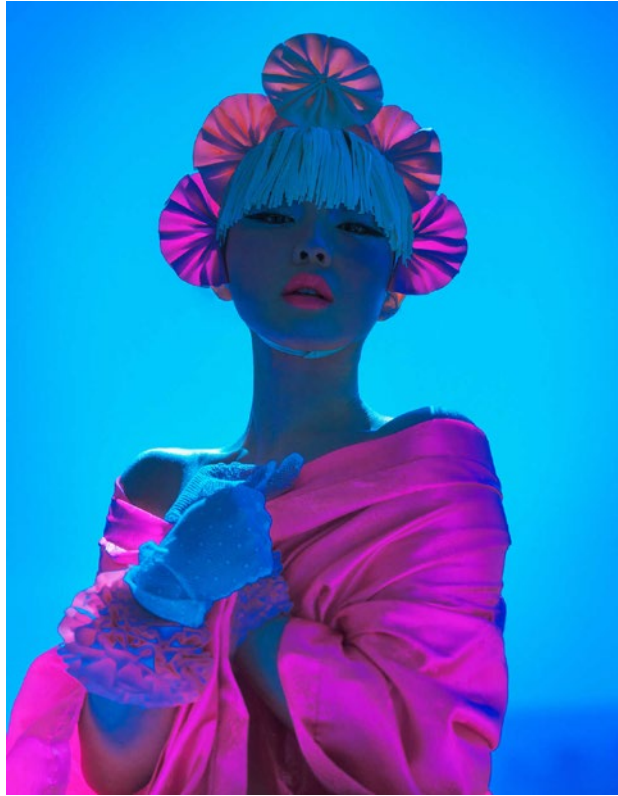

edition of 25

30.5 x 40 in / 77.5 x 101.6 cm

SMALL

\$4,400

edition of 50

18.5 x 24 in / 47 x 61 cm

*Printed by Weldon Color Lab on
Fujicolor Crystal Archive Digital Pearl Paper*

THE DIVER