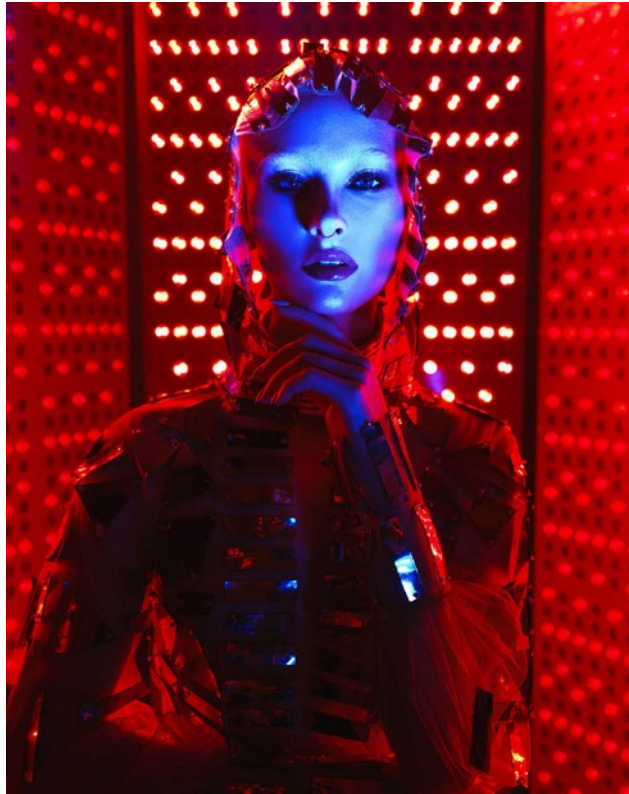

THE ANGEL FACTORY, FULLY CHARGED

(West Hollywood, 2023)

LARGE

$14,500

edition of 12
48.1 x 60 in / 122.3 x 152.4 cm

MEDIUM

$9,200

edition of 25
32.2 x 40 in / 81.9 x 101.6 cm

SMALL

$4,400

edition of 50
19.5 x 24 in / 49.5 x 61 cm

*Printed by Weldon Color Lab on
Fujicolor Crystal Archive Digital Pearl Paper*