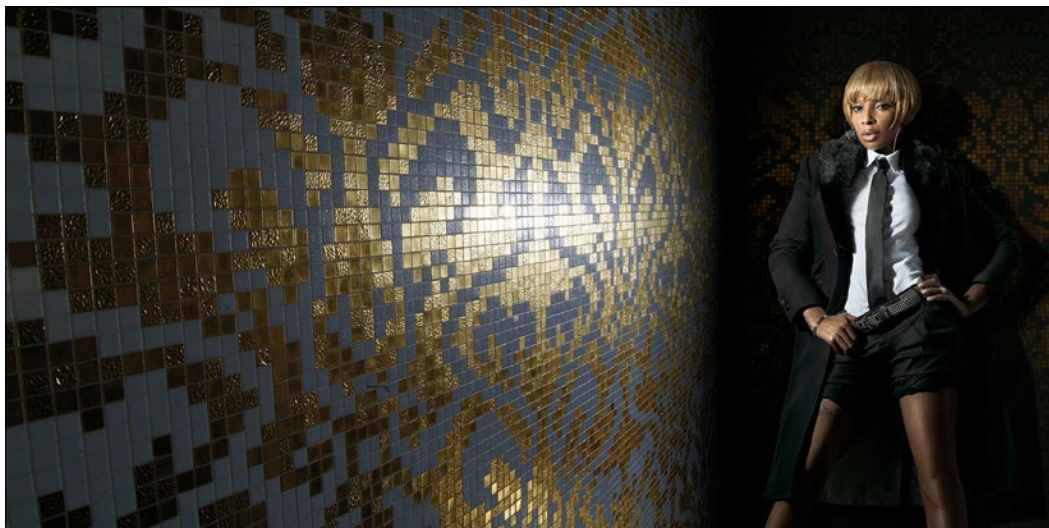

\$9,200

edition of 25

33.1 x 40 in / 84.1 x 101.6 cm

SMALL

\$4,400

edition of 50

20 x 24 in / 50.8 x 61 cm

*Printed by Weldon Color Lab on
Fujicolor Crystal Archive Digital Pearl Paper*