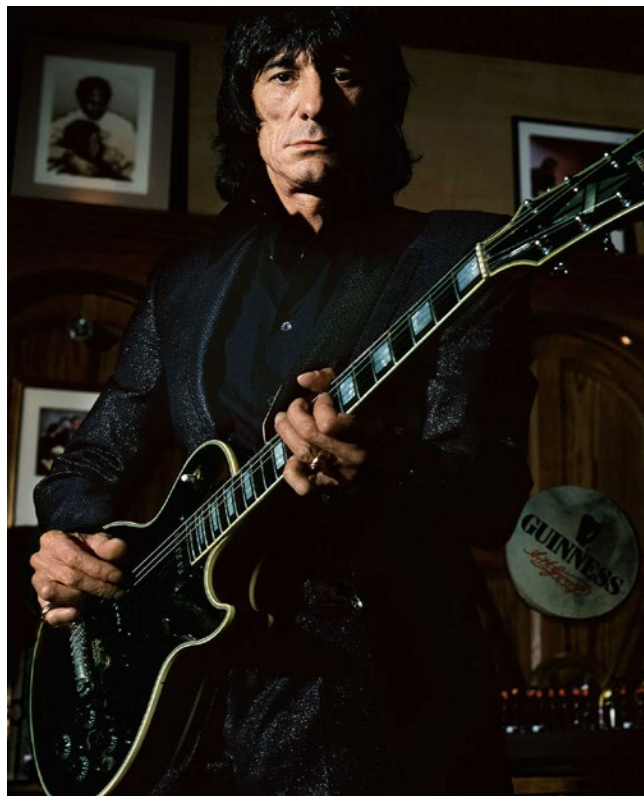

RONNIE WOOD, THE ROLLING STONES (COLOR)

(London, 2000)

LARGE

edition of 12
49.4 x 60 in / 125.6 x 152.4 cm

$14,500

MEDIUM

edition of 25
33.1 x 40 in / 84 x 101.6 cm

$9,200

SMALL

edition of 50
20 x 24 in / 50.8 x 61 cm

$4,400

*Printed by Weldon Color Lab on
Fujicolor Crystal Archive Digital Pearl Paper*