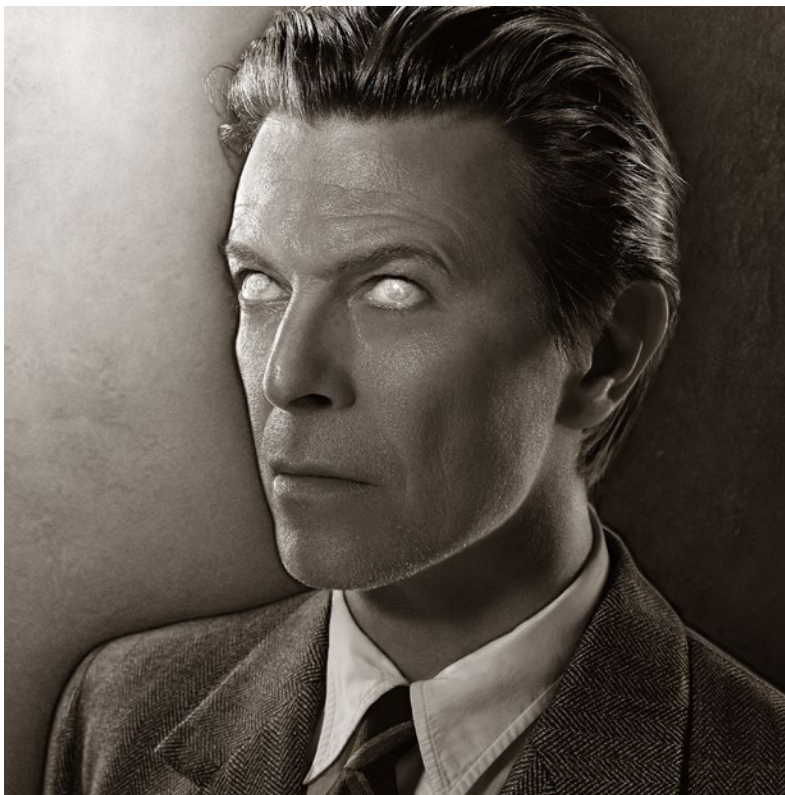

HEATHEN

(New York, 2001)

LARGE

edition of 12
60 x 60 in / 152.4 x 152.4 cm

$19,000

MEDIUM

edition of 25
40 x 40 in / 101.6 x 101.6 cm

$9,200

SMALL

edition of 50
24 x 24 in / 61 x 61 cm

$5,200

*Printed by Weldon Color Lab on
Fujicolor Crystal Archive Digital Pearl Paper*