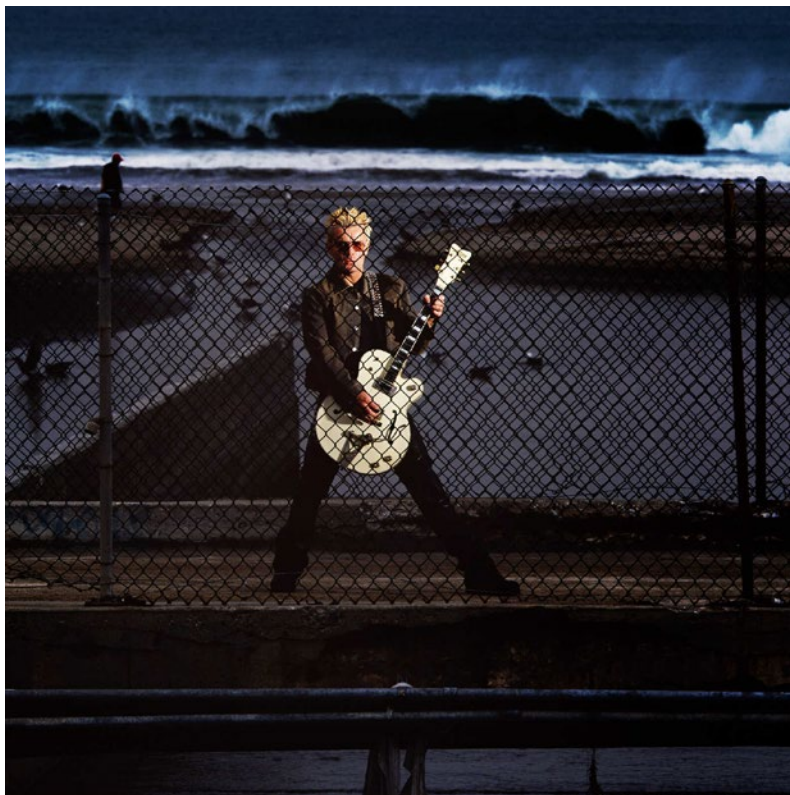

BILLY DUFFY

(Los Angeles, 2000)

LARGE

edition of 12
60 x 59.9 in / 152.4 x 152.1 cm

$14,500

MEDIUM

edition of 25
40 x 39.9 in / 101.6 x 101.4 cm

$9,200

SMALL

edition of 50
24 x 24 in / 61 x 60.9 cm

$4,400

*Printed by Weldon Color Lab on
Fujicolor Crystal Archive Digital Pearl Paper*