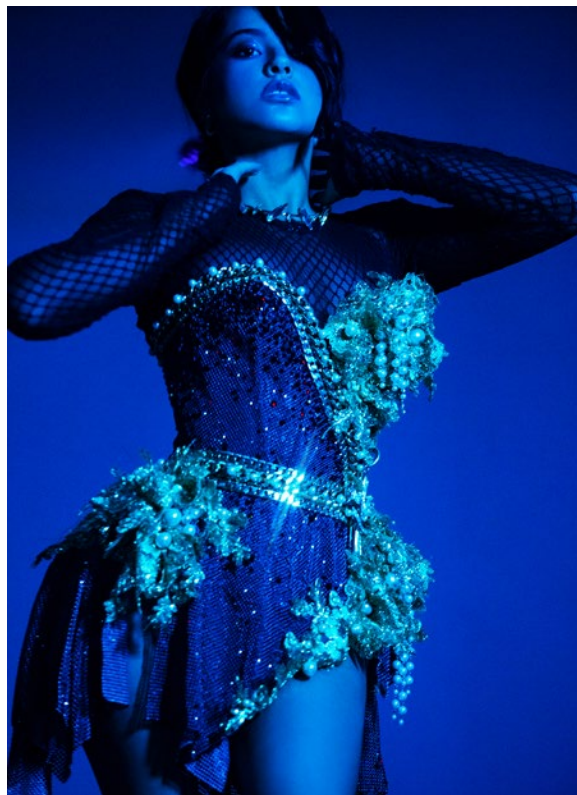

BECKY G, BLUE BECKY

(West Hollywood, 2018)

LARGE	$14,500
edition of 12 44.3 x 60 in / 112.5 x 152.4 cm	
MEDIUM	$9,200
edition of 25 29.7 x 40 in / 75.5 x 101.6 cm	
SMALL	$4,400
edition of 50 18 x 24 in / 45.8 x 61 cm	

*Printed by Weldon Color Lab on
Fujicolor Crystal Archive Digital Pearl Paper*