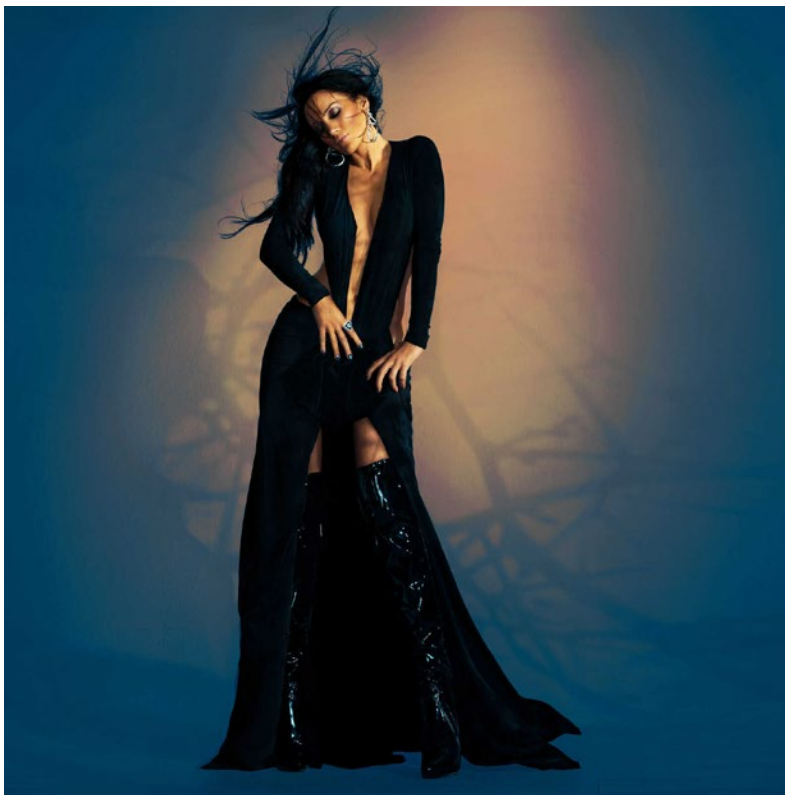

JENNIFER LOPEZ, THE BLACK ROSE

(New York, 2006)

LARGE

edition of 12
60 x 60 in / 152.4 x 152.4 cm

$14,500

MEDIUM

edition of 25
40 x 40 in / 101.6 x 101.6 cm

$9,200

SMALL

edition of 50
24 x 24 in / 61 x 61 cm

$4,400

*Printed by Weldon Color Lab on
Fujicolor Crystal Archive Digital Pearl Paper*