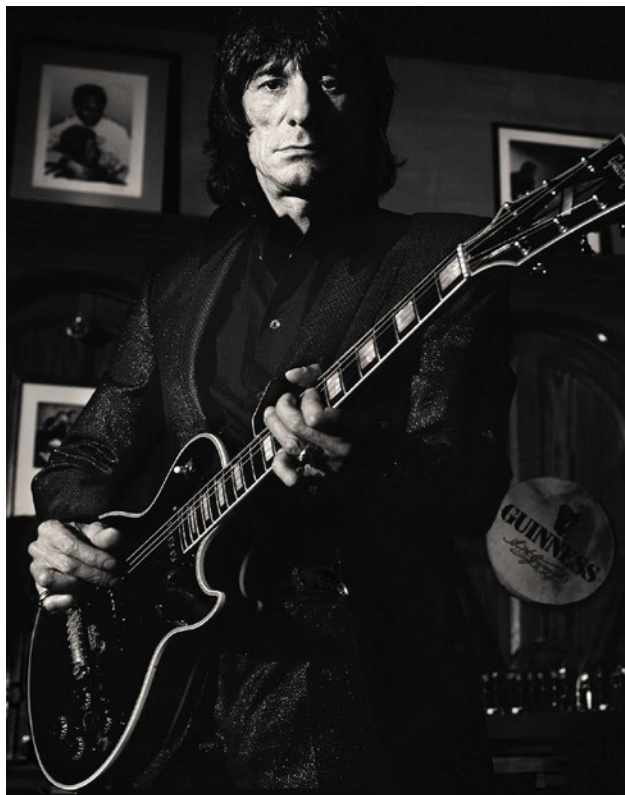

\$14,500

MEDIUM

edition of 25
40 x 33.9 in / 101.6 x 86.1 cm

\$9,200

SMALL

edition of 50
24 x 20.5 in / 61 x 52 cm

\$4,400

*Printed by Weldon Color Lab on
Fujicolor Crystal Archive Digital Pearl Paper*