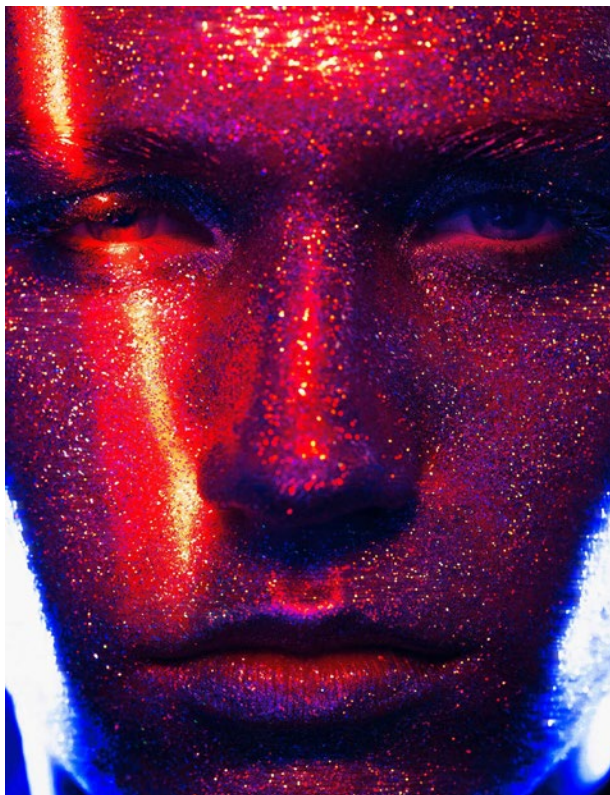

HUDDY, GLITTER #2

(West Hollywood, 2022)

LARGE

edition of 12
46.7 x 60 in / 118.7 x 152.4 cm

\$14,500

MEDIUM

edition of 25
31.3 x 40 in / 79.5 x 101.6 cm

\$9,200