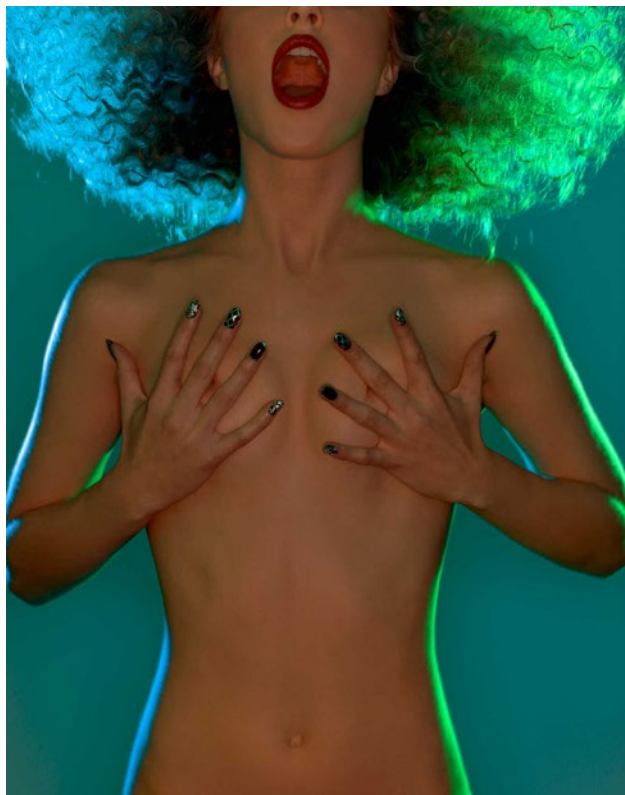

edition of 25
33.1 x 40 in / 84.1 x 101.6 cm

\$9,200

SMALL

edition of 50
20 x 24 in / 50.8 x 61 cm

\$4,400

*Printed by Weldon Color Lab on
Fujicolor Crystal Archive Digital Pearl Paper*

LEILA, JUMPING

(West Hollywood, 2014)