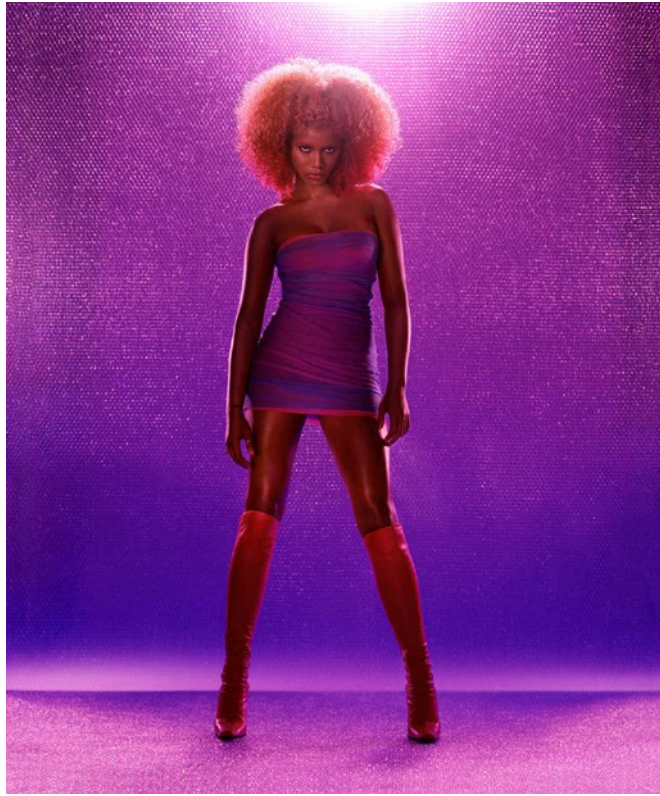

\$14,500

MEDIUM

edition of 25
40 x 40 in / 101.5 x 101.6 cm

\$9,200

SMALL

edition of 50
24 x 24 in / 60.9 x 61 cm

\$4,400

*Printed by Weldon Color Lab on
Fujicolor Crystal Archive Digital Pearl Paper*