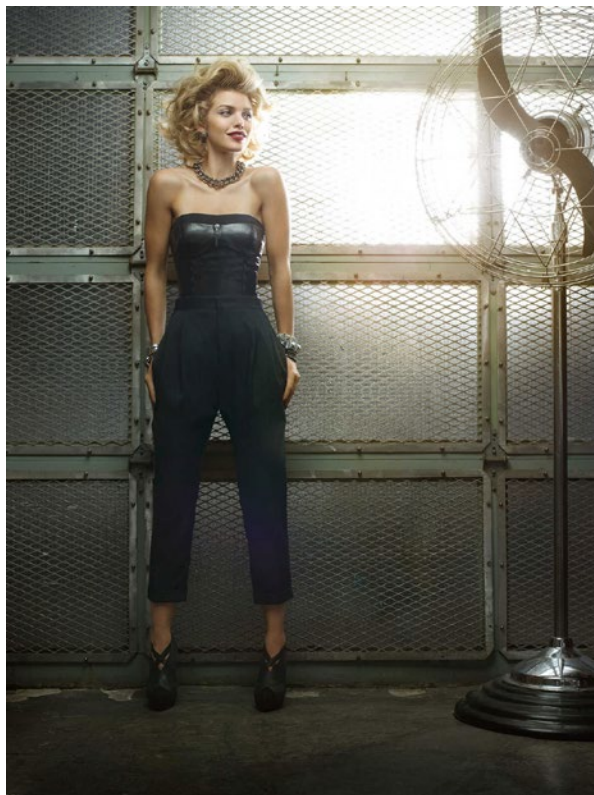

ANNALYNNE MCCORD, NEW YORK LOFT #3

(New York, 2009)

LARGE

edition of 12
45.5 x 60 in / 115.5 x 152.4 cm

$14,500

MEDIUM

edition of 25
30.5 x 40 in / 77.4 x 101.6 cm

$9,200

SMALL

edition of 50
18.5 x 24 in / 46.9 x 61 cm

$4,400

*Printed by Weldon Color Lab on
Fujicolor Crystal Archive Digital Pearl Paper*