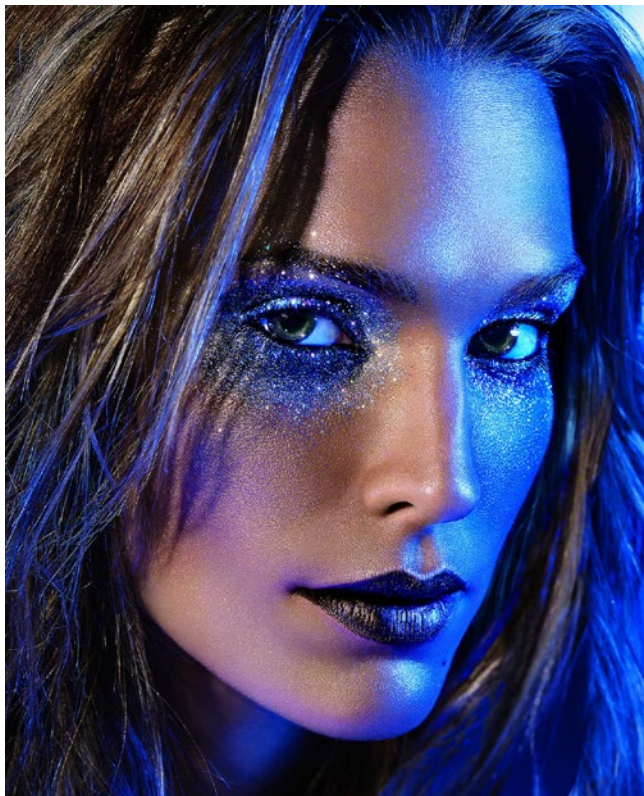

MOLLY SIMS

(New York, 2000)

LARGE

edition of 12
49.4 x 60 in / 125.5 x 152.4 cm

$14,500

MEDIUM

edition of 25
33.1 x 40 in / 84 x 101.6 cm

$9,200

SMALL

edition of 50
20 x 24 in / 50.7 x 61 cm

$4,400

*Printed by Weldon Color Lab on
Fujicolor Crystal Archive Digital Pearl Paper*